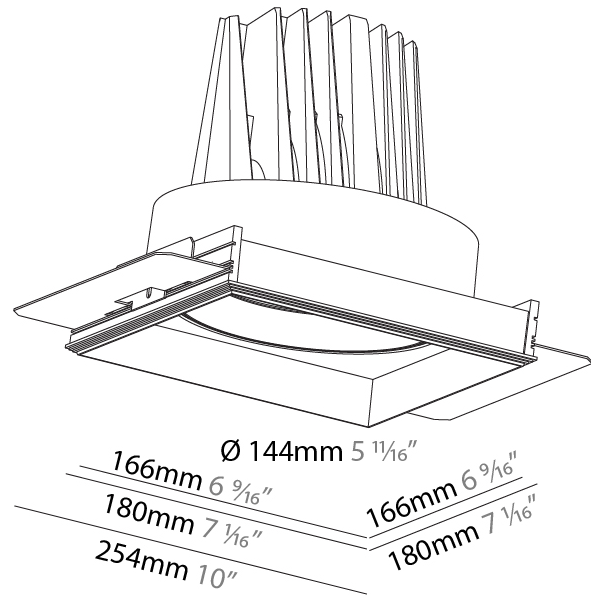

ELECTRICAL

Lamp Type: LED (Zhaga Standard)
Input Wattage (W): 23.1
Total Output Wattage (W): 21.2
Dimming: Tri-Mode (Non-Dimming and Phase Dimming (120Vac only) and 0-10V Dimming)
Driver Included: No
Driver Location: Recessed Housing
Driver Type: Constant Current - Universal
Driver Class: Class 2
Housing: See components
Input Voltage (V): 120 - 277
Constant Current (MA): 700

LED

Number of LEDs: 1
Color Temperature (°K): 2700 / 3000 / 3500 / 4000
Max. Delivered Lumen (lm): 1440 / 1490 / 1568 / 1600
CRI: >90 CRI
Lamp Life (hrs): 50000
Upon Request: Special Color Temperature RGB-W Tunable White Special LED

OPTICAL

Reflector: 8
Adjustability: Rotational 355°; Tilt 30°
Upon Request: Special Beam Angles

RATINGS AND CERTIFICATIONS

Zaneen Group Inc. © 2024, T 1800-388-3382, F 416-247-9319, www.zaneen.com
Certified By: Certified for North American Standards
Available for modification by adding "M" at the end of the existing Model #. For assistance on 'custom' specifications, contact zteam@zaneen.com.
In order to supply the best product, we reserve the right to change specifications or materials without notice. The most recent specification sheets are found at zaneen.com