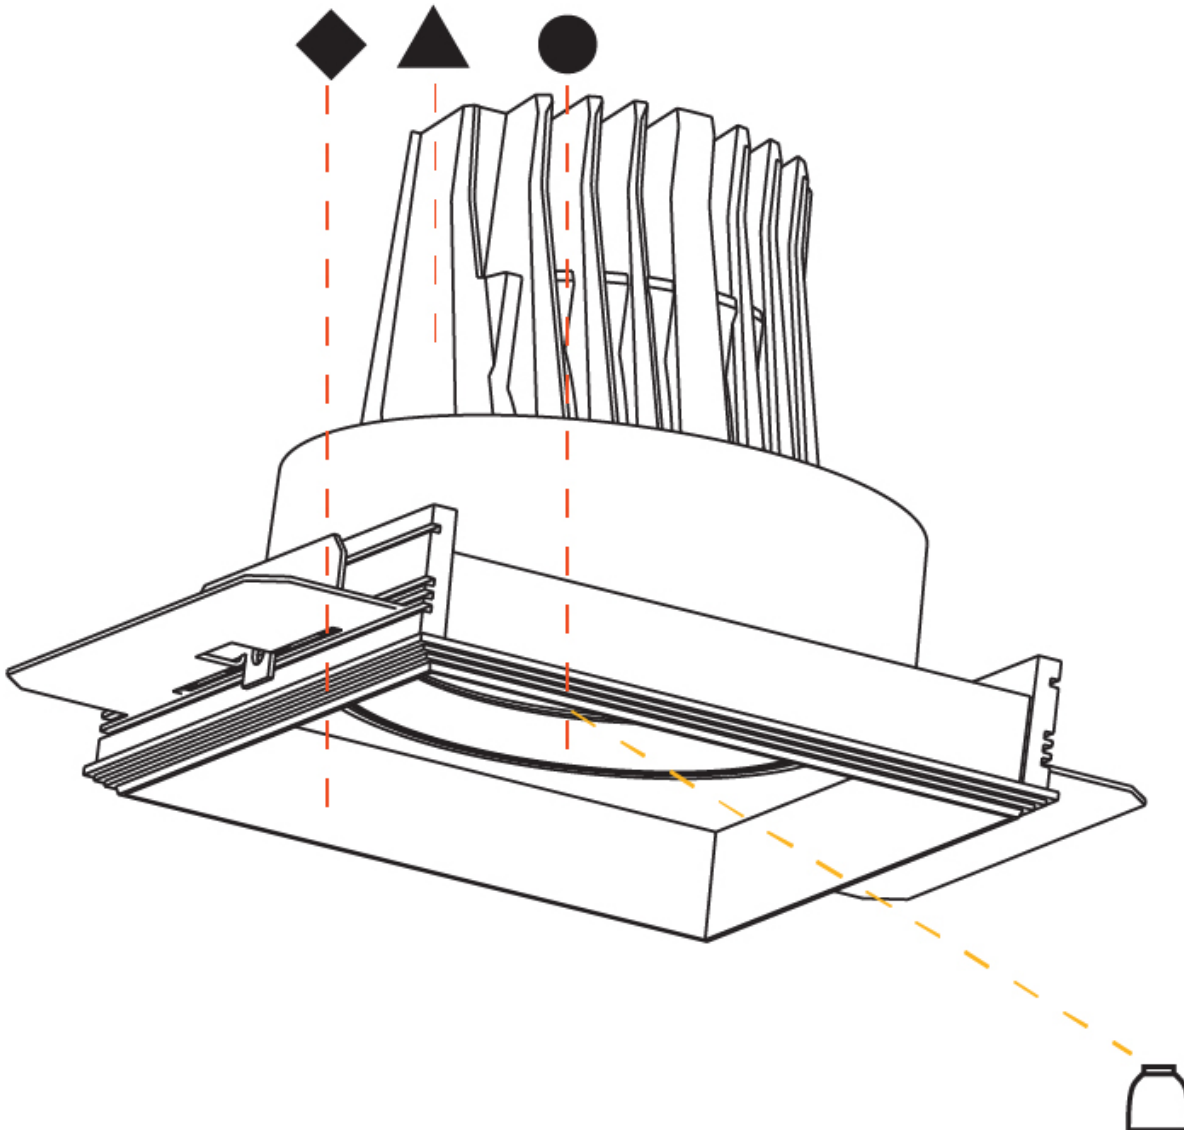

MECHANIQ SQUARE COMFORT SINGLE TRIMLESS

A35016-

PROJECT	_____
TYPE	_____
SPECIFIER	_____
QUANTITY	_____
DATE	_____

A