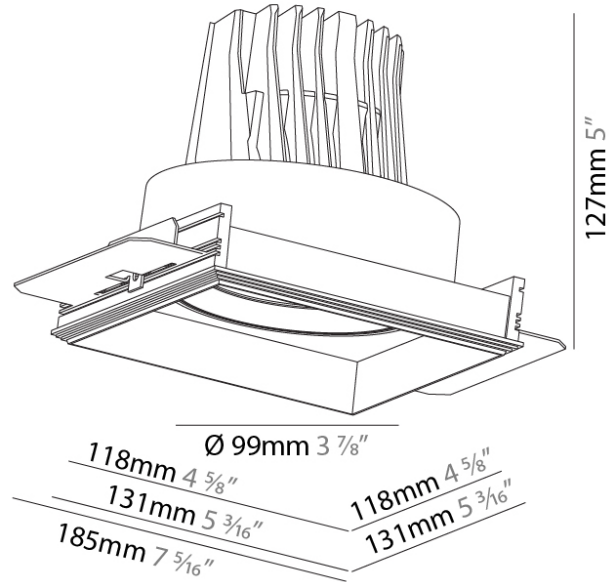

RATINGS AND CERTIFICATIONS

UL Listed, ETL Listed, CE, RoHS, FCC, Energy Star, 3382, F 416-247-9319, www.zaneen.com

Available for international specifications by adding 'INT' at the end of the existing Model #. For assistance on 'custom' specifications, contact zteam@zaneen.com. In a constant effort to supply the best product, we reserve the right to change specifications or materials without notice. The most recent specification sheets are found at zaneen.com

IP rating: IP44